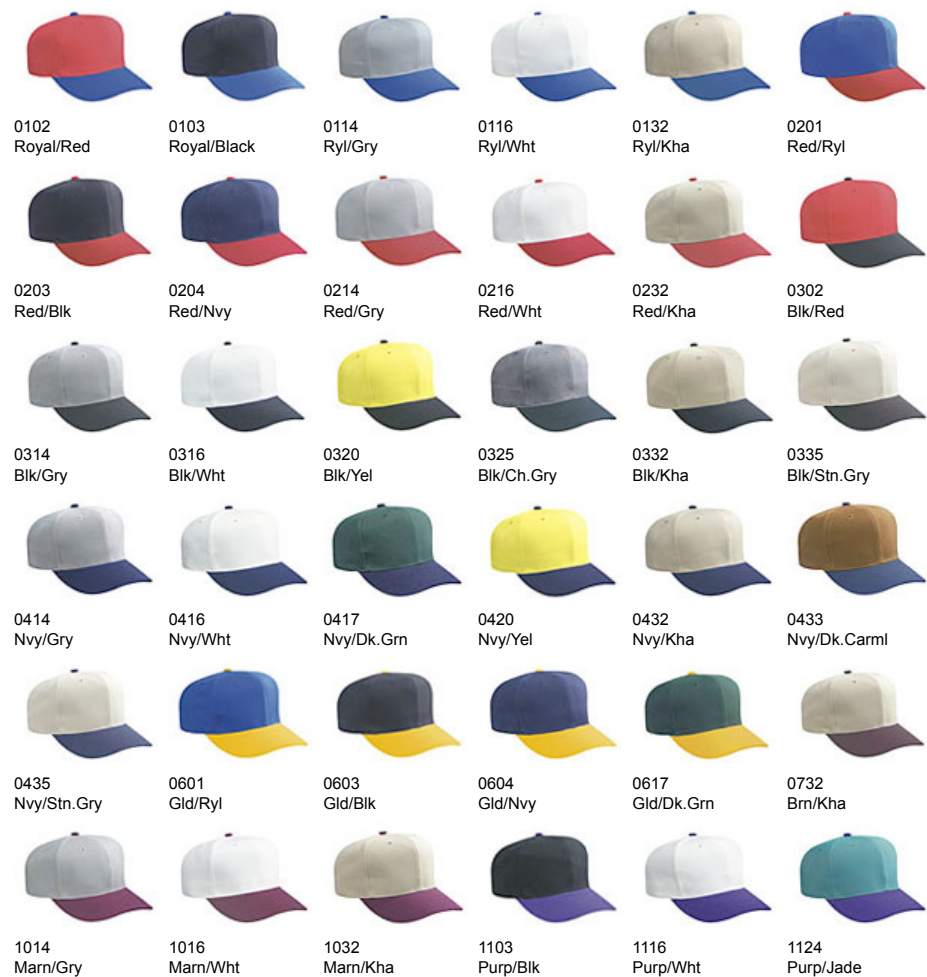

YOUR **NUMBER ONE** SOURCE FOR PREMIUM HEADWEAR, APPAREL & ACCESSORIES

**27-211 - Wool Blend Pro Style Caps**

**Wool Blend Pro Style Caps**

**Style No.: 27-211**

15% Wool 85% Acrylic

**The Professional Look  
Structured  
Firm Front Panel**

- 6-panel cap
- Seamed Front Panel with Full Buckram
- 6 Embroidered Eyelets  
  Matching Crown Color
- Pro Stitch on Crown
- 8 Rows Stitching on Visor
- Matching Color Undervisor
- Matching Color Sweatband
- Plastic Adjustable Snap

1401  
Gry/Ryl

1403  
Gry/Blk

1404  
Gry/Nvy

1703  
Dk.Grn/Blk

1704  
Dk.Grn/Nvy

1716  
Dk.Grn/Wht

1732  
Dk.Grn/Kha

1735  
Dk.Grn/Stn.Gry

1916  
Burg.Marn/Wht

2126  
Ol.Grn/Carml

2416  
Jade/Wht

3203  
Kha/Blk

3204  
Kha/Nvy

3304  
Dk.Crml/Nvy